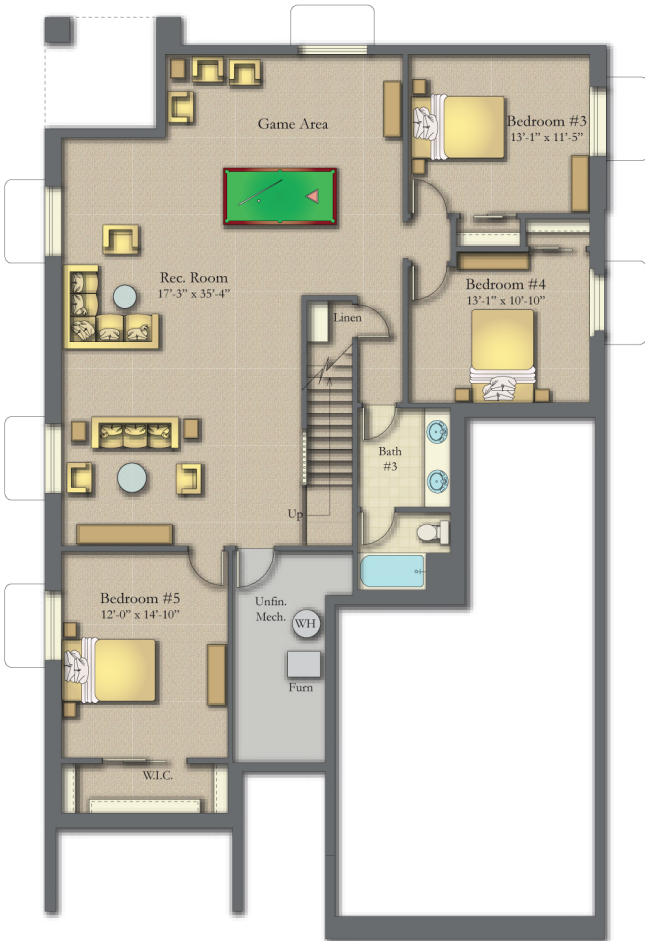

THE ARLINGTON

5 Bedrooms • 3 Bathrooms • 3 or 5 Car Tandem Garage
3,448 Total Sq.Ft. • 3,351 Finished Sq.Ft

The Arlington is a modern prairie style home with a refreshing flare! It's vaulted ceilings offer dramatic clean lines for a welcoming moment of awe! As you enter The Arlington, one senses an invitation of warmth with a grounded security and a continual flow of thoughtful design. Your home will be a space of relaxation for entertaining evenings as you cozy up to the fireplace on a Colorado evening.

The Arlington offers a 3 or 5 car tandem garage. The finished lower level with 3 additional bedrooms and entertaining areas gives you plenty of room to expand.

THE ARLINGTON

5 Bedrooms • 3 Bathrooms • 3 or 5 Car Tandem Garage
 3,448 Total Sq.Ft. • 3,351 Finished Sq.Ft